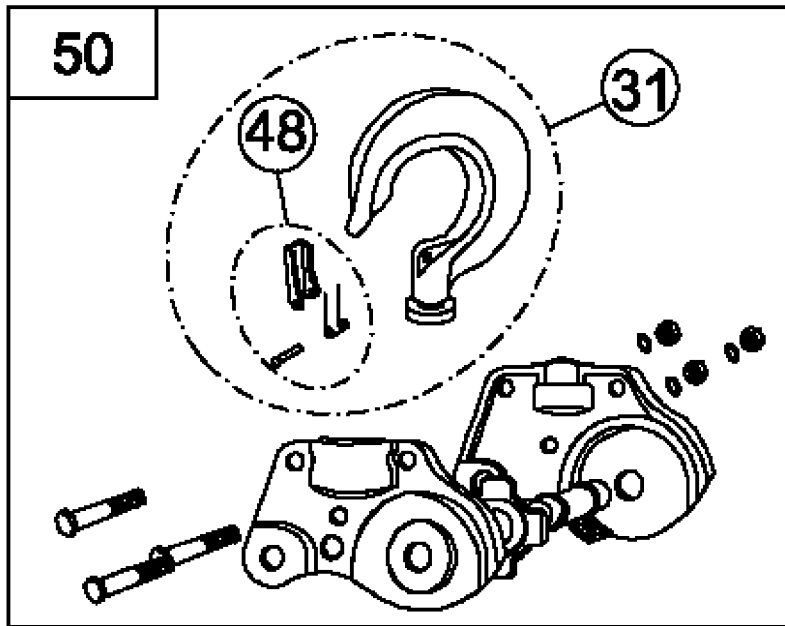

(NS) Not Sold, Standard Hardware Item

* Recomendado, Recomendé, Recomendado

6t

- 31 = Standard Hook
- 33R = Roller Brg. Hook
- 58 = Standard Block Asy.
- 58R = Roller Brg Block Asy.

9t

- 31 = Standard Hook
- 33R = Roller Brg. Hook
- 58 = Standard Block Asy.
- 58R = Roller Brg Block Asy.