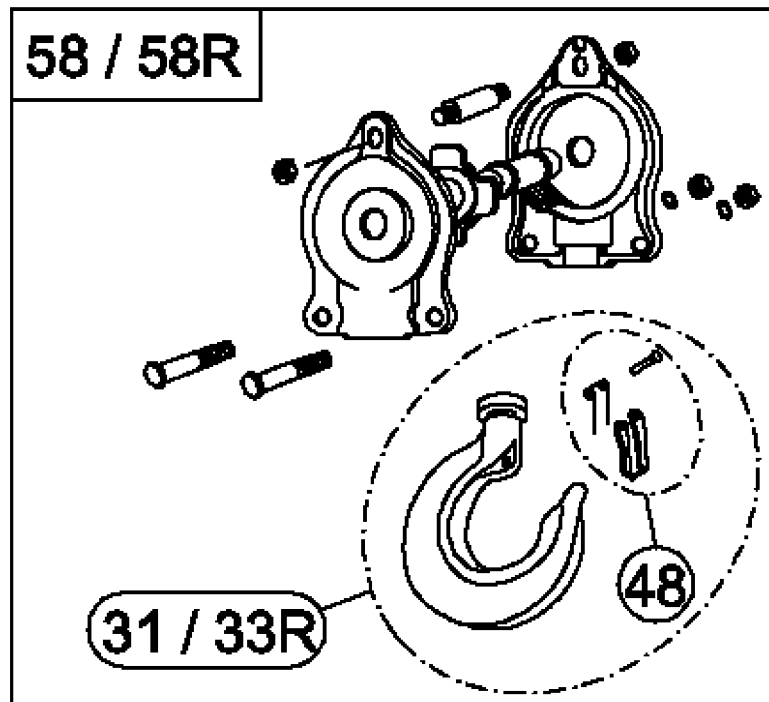

(NS) Not Sold, Standard Hardware Item

* Recomendado, Recomendé, Recomendado

6t

- 31 = Standard Hook
- 33R = Roller Brg. Hook
- 58 = Standard Block Asy.
- 58R = Roller Brg Block Asy.

9t

- 31 = Standard Hook
- 33R = Roller Brg. Hook
- 58 = Standard Block Asy.
- 58R = Roller Brg Block Asy.

**LB, LC
& CB**

**Gear
Timing**