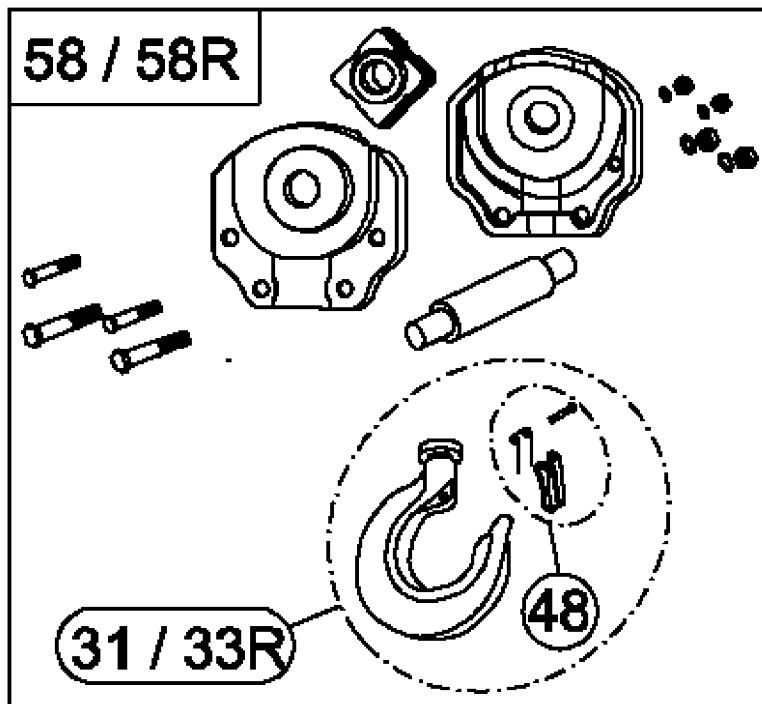

- 31 = Standard Hook
- 33R = Roller Brg. Hook
- 58 = Standard Block Asy.
- 58R = Roller Brg Block Asy.